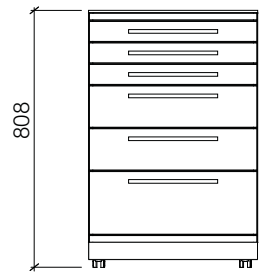

CORIAN
CORIAN
CORIAN
CORIAN